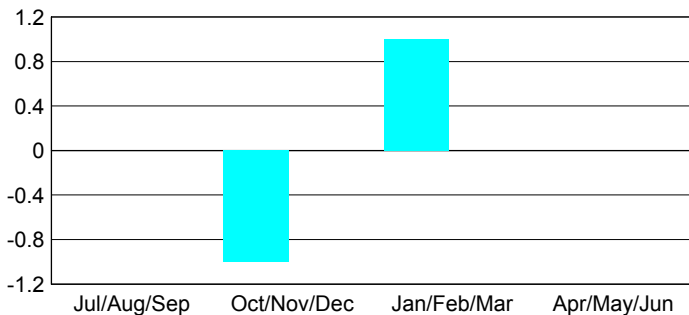

GMT: **Joel Gómez Franco**

Location: **MEXICO**

GMT CA: **3**

CLUBS

Month	New Club Goal	Actual New Clubs	Actual Dropped Clubs	Gain/Loss of Clubs
2012-2013				
Jul/Aug/Sep		0	0	0
Oct/Nov/Dec		0	1	-1
Jan/Feb/Mar		1	0	1
Apr/May/June		0	0	0
Totals		1	1	0

Club Results 2012-2013
Goal, New, Dropped, Gain/Loss

YTD Status Quo Clubs 2012-2013
Status Quo Clubs Compared to Status Quo Members

Club Gain/Loss 2012-2013

MEMBERSHIP

Month	Net Memb Goal	Actual New Memb	Actual Dropped Memb	Gain/Loss of Memb
2012-2013				
Jul/Aug/Sep		11	48	-37
Oct/Nov/Dec		35	35	0
Jan/Feb/Mar		37	51	-14
Apr/May/June		28	31	-3
Totals		111	165	-54