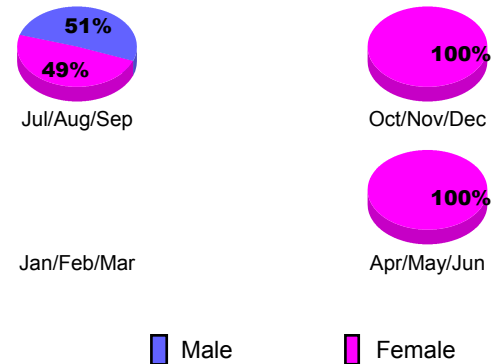

GMT: **Joel Gómez Franco**

Location: **MEXICO**

GMT CA: **3**

CLUBS

Month	New Club Goal	Actual New Clubs	Actual Dropped Clubs	Gain/Loss of Clubs
2012-2013				
Jul/Aug/Sep		0	0	0
Oct/Nov/Dec		0	1	-1
Jan/Feb/Mar		1	0	1
Apr/May/June		0	0	0
Totals		1	1	0

Club Results 2012-2013
Goal, New, Dropped, Gain/Loss

YTD Status Quo Clubs 2012-2013
Status Quo Clubs Compared to Status Quo Members

Club Gain/Loss 2012-2013

MEMBERSHIP

Month	Net Memb Goal	Actual New Memb	Actual Dropped Memb	Gain/Loss of Memb
2012-2013				
Jul/Aug/Sep		11	48	-37
Oct/Nov/Dec		35	35	0
Jan/Feb/Mar		37	51	-14
Apr/May/June		28	31	-3
Totals		111	165	-54

Membership Results 2012-2013
Goal, New, Dropped, Gain/Loss

Gender Comparison 2012-2013

Membership Gain/Loss 2012-2013