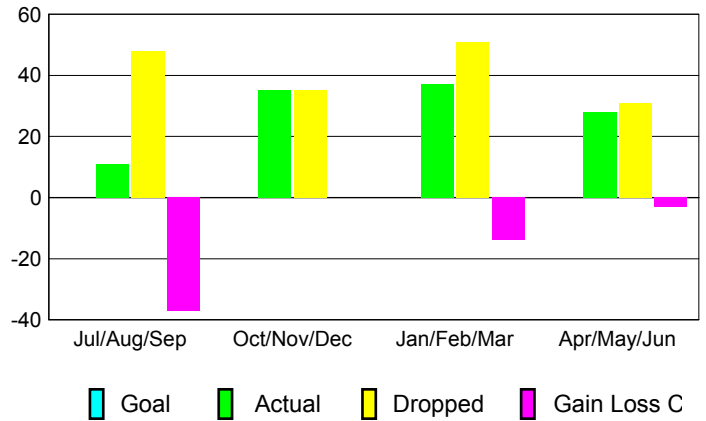

GMT: **Joel Gómez Franco**

Location: **MEXICO**

GMT CA: **3**

CLUBS

Month	New Club Goal	Actual New Clubs	Actual Dropped Clubs	Gain/Loss of Clubs
2012-2013				
Jul/Aug/Sep		0	0	0
Oct/Nov/Dec		0	1	-1
Jan/Feb/Mar		1	0	1
Apr/May/June		0	0	0
Totals		1	1	0

Club Results 2012-2013
Goal, New, Dropped, Gain/Loss

YTD Status Quo Clubs 2012-2013
Status Quo Clubs Compared to Status Quo Members

Club Gain/Loss 2012-2013

MEMBERSHIP

Month	Net Memb Goal	Actual New Memb	Actual Dropped Memb	Gain/Loss of Memb
2012-2013				
Jul/Aug/Sep		11	48	-37
Oct/Nov/Dec		35	35	0
Jan/Feb/Mar		37	51	-14
Apr/May/June		28	31	-3
Totals		111	165	-54

Membership Results 2012-2013
Goal, New, Dropped, Gain/Loss

Gender Comparison 2012-2013

Membership Gain/Loss 2012-2013