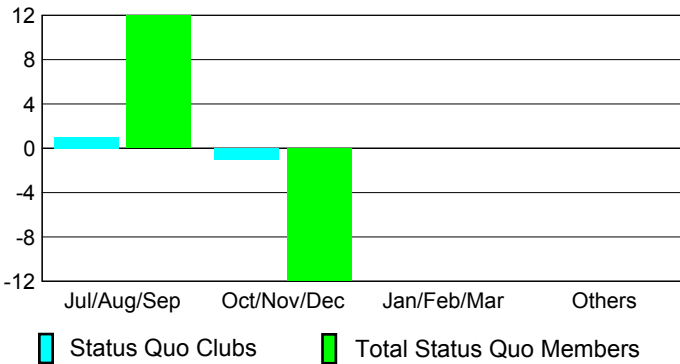

GMT: **Joel Gómez Franco**

Location: **MEXICO**

GMT CA: **3**

CLUBS

Month	New Club Goal	Actual New Clubs	Actual Dropped Clubs	Gain/Loss of Clubs
2012-2013				
Jul/Aug/Sep		0	0	0
Oct/Nov/Dec		0	1	-1
Jan/Feb/Mar		1	0	1
Apr/May/June		0	0	0
Totals		1	1	0

Club Results 2012-2013
Goal, New, Dropped, Gain/Loss

YTD Status Quo Clubs 2012-2013
Status Quo Clubs Compared to Status Quo Members

Club Gain/Loss 2012-2013

MEMBERSHIP

Month	Net Memb Goal	Actual New Memb	Actual Dropped Memb	Gain/Loss of Memb
2012-2013				
Jul/Aug/Sep		11	48	-37
Oct/Nov/Dec		35	35	0
Jan/Feb/Mar		37	51	-14
Apr/May/June		28	31	-3
Totals		111	165	-54