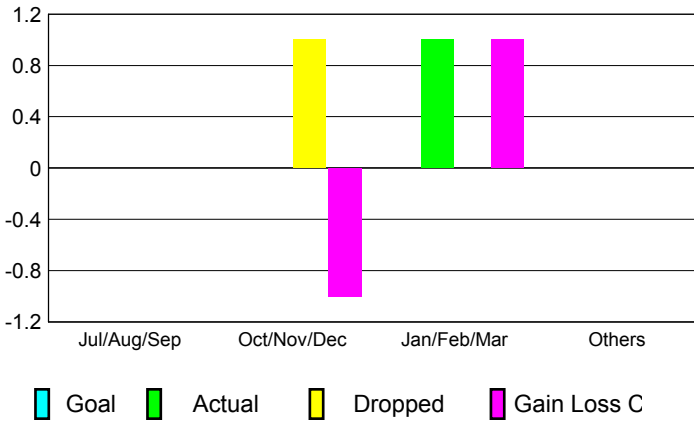

GMT: **Joel Gómez Franco**

Location: **MEXICO**

GMT CA: **3**

CLUBS

Month	New Club Goal	Actual New Clubs	Actual Dropped Clubs	Gain/Loss of Clubs
2012-2013				
Jul/Aug/Sep		0	0	0
Oct/Nov/Dec		0	1	-1
Jan/Feb/Mar		1	0	1
Apr/May/June		0	0	0
Totals		1	1	0

Club Results 2012-2013
Goal, New, Dropped, Gain/Loss

YTD Status Quo Clubs 2012-2013
Status Quo Clubs Compared to Status Quo Members

Club Gain/Loss 2012-2013

MEMBERSHIP

Month	Net Memb Goal	Actual New Memb	Actual Dropped Memb	Gain/Loss of Memb
2012-2013				
Jul/Aug/Sep		11	48	-37
Oct/Nov/Dec		35	35	0
Jan/Feb/Mar		37	51	-14
Apr/May/June		28	31	-3
Totals		111	165	-54